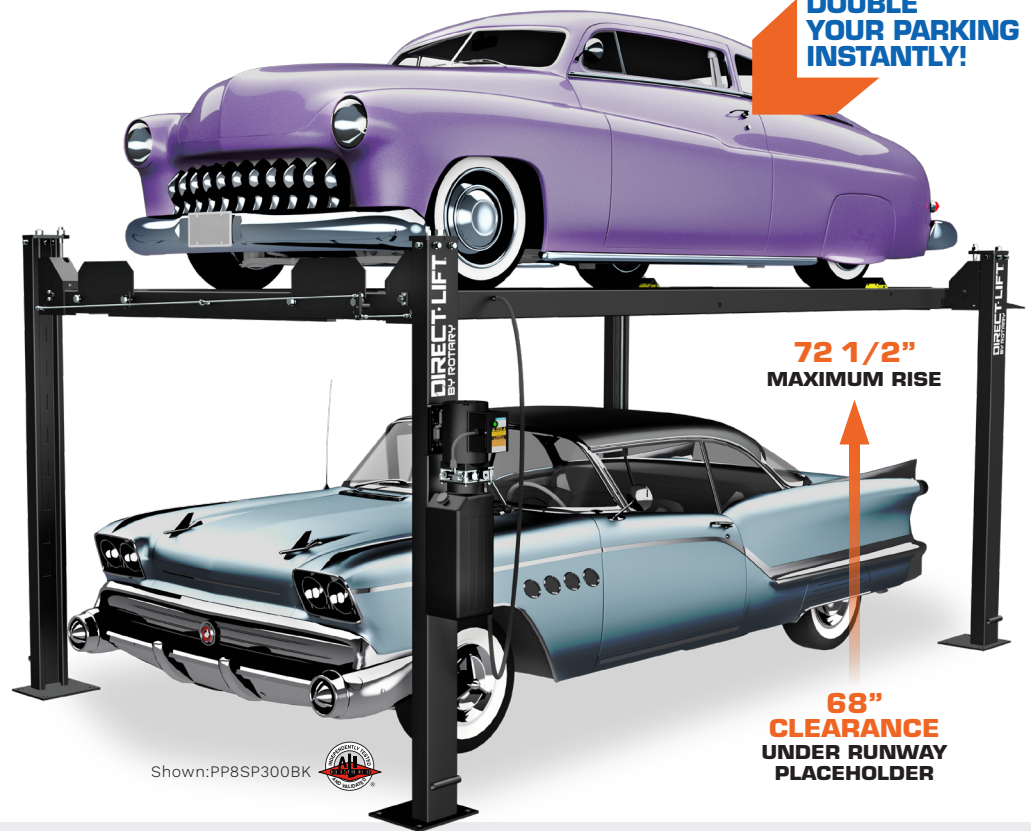

PRO PARK 8 STANDARD

8,000 LBS. CAPACITY

VERSATILE AND PRODUCTIVE

- **GOLD CERTIFIED**
- **COMMERCIAL GRADE**
- **PERFECT FOR HOME USE**

FEATURES:

- Operate the lift from one column with the power unit and single point lock release
- Mount power unit and lock release on the column that works best for your shop or garage
- Exclusive Adjustable Lock Ladder Leveling System enables level runways at all lock heights - even on uneven floors
- Multiple locking positions allow for a comfortable working height. Store vehicles at a height that works in your floor to ceiling space.
- Powered with standard 115 Volt plug included
- Steel approach ramps included
- Durable black powder coat finish

Shown: PP8SP300BK

NOW WITH 20" WIDE RUNWAYS FOR WIDER VEHICLES

CAN PRO PARK FOUR POST LIFTS FIT IN MY SHOP OR GARAGE?

Scan this code to watch the video or go to www.directlift.com and click on CEILING HEIGHT CALCULATOR.

PP8S LIFTS INCLUDE

FOUR (4) DRIP TRAYS

ONE (1) JACK TRAY 4,000 lbs. Capacity

POLY CASTER KIT Includes four (4) casters

AVAILABLE ACCESSORIES

PRO JACK 4000 4,000 lbs. capacity sliding bridge jack

PRO FLOOR 8 Floor panels to fill space between runways for versatile storage needs. Requires 8 panels for full floor.

90° POWER UNIT BRACKET Moves power unit to front of column for additional space. Must be mounted on rear side vs. front side of column

ALI GOLD CERTIFIED

Pro Park Lift Series meets the highest industry safety and performance standards. Your assurance of certification is the gold ALI/ETL certified label.